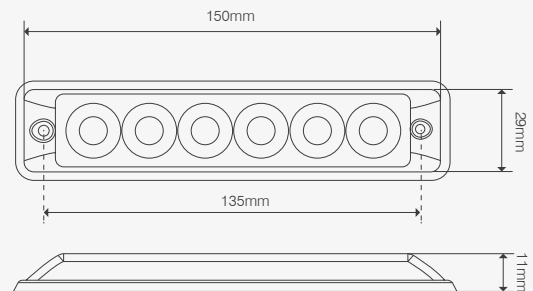

9-LED BLOCK

SSLED93DVAR65 R65 Amber ●
SSLED93DVA R10 Amber ●

Flash patterns # **22x selectable**

LED type R10: **9x 1-Watt**

R65: **9x 3-Watt**

Current draw 12V: **0.87A**

90 x 67 x 11mm

Voltage range **12/24V Multivolt**
 Lens material **Clear polycarbonate**
 Base material **Aluminium / rubber gasket**
 Mounting **Screw mount**
 Warranty **Five years**
 Approval **ECE R10, R65 (R10-only where specified)**
 Ingress protection **IP67**

Flash patterns #	22x selectable
LED type	R10: 4x 1-Watt R65: 4x 3-Watt
Current draw	12V: 0.48A

Flash patterns #	22x selectable
LED type	R10: 6x 1-Watt R65: 6x 3-Watt
Current draw	12V: 0.58A

110 x 29 x 11mm

150 x 29 x 11mm

- Low-profile – 11mm depth
- Highly durable polycarbonate lens
- 150° ultra wide light angle
- High-brightness LEDs
- Available in ECE R65 versions and R10-only approved versions
- Rubber mounting grommet included