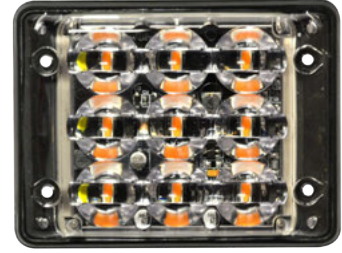

SSLED SERIES SUPER-SLIM WARNING LAMPS

NEW R65 R10

3-LED

SSLED3DVA R10 Amber ●
SSLED3DVB R10 Blue ●
SSLED3DVR R10 Red ●
SSLED3DVW R10 White ○

Flash patterns # **12x selectable**

LED type **3x 1-Watt**

Current draw 12V: **0.36A**

90 x 29 x 11mm

6-LED BLOCK

SSLED62DVAR65 R65 Amber ●
SSLED62DVA R10 Amber ●

Flash patterns # **22x selectable**

LED type R10: **6x 1-Watt**

R65: **6x 3-Watt**

Current draw 12V: **0.58A**

90 x 47 x 11mm

9-LED BLOCK

SSLED93DVAR65 R65 Amber ●
SSLED93DVA R10 Amber ●

Flash patterns # **22x selectable**

LED type R10: **9x 1-Watt**

R65: **9x 3-Watt**

Current draw 12V: **0.87A**

90 x 67 x 11mm

Voltage range **12/24V Multivolt**
 Lens material **Clear polycarbonate**
 Base material **Aluminium / rubber gasket**
 Mounting **Screw mount**
 Warranty **Five years**
 Approval **ECE R10, R65 (R10-only where specified)**
 Ingress protection **IP67**

150 x 29 x 11mm

- Low-profile – 11mm depth
- Highly durable polycarbonate lens
- 150° ultra wide light angle
- High-brightness LEDs
- Available in ECE R65 versions and R10-only approved versions
- Rubber mounting grommet included