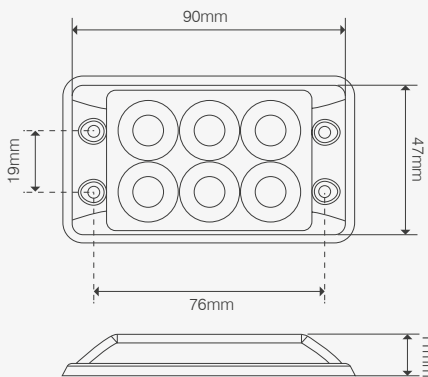

90 x 29 x 11mm

6-LED BLOCK

SSLED62DVAR65 R65 Amber ●
SSLED62DVA R10 Amber ●

Flash patterns # **22x selectable**

LED type R10: **6x 1-Watt**

R65: **6x 3-Watt**

Current draw 12V: **0.58A**

90 x 47 x 11mm

9-LED BLOCK

SSLED93DVAR65 R65 Amber ●
SSLED93DVA R10 Amber ●

Flash patterns # **22x selectable**

LED type R10: **9x 1-Watt**

R65: **9x 3-Watt**

Current draw 12V: **0.87A**

90 x 67 x 11mm

Voltage range **12/24V Multivolt**
 Lens material **Clear polycarbonate**
 Base material **Aluminium / rubber gasket**
 Mounting **Screw mount**
 Warranty **Five years**
 Approval **ECE R10, R65 (R10-only where specified)**
 Ingress protection **IP67**

Flash patterns #	22x selectable
LED type	R10: 4x 1-Watt R65: 4x 3-Watt
Current draw	12V: 0.48A

Flash patterns #	22x selectable
LED type	R10: 6x 1-Watt R65: 6x 3-Watt
Current draw	12V: 0.58A

110 x 29 x 11mm

150 x 29 x 11mm

- Low-profile – 11mm depth
- Highly durable polycarbonate lens
- 150° ultra wide light angle
- High-brightness LEDs
- Available in ECE R65 versions and R10-only approved versions
- Rubber mounting grommet included