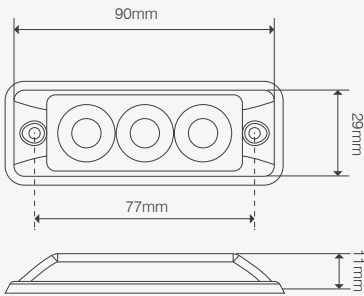

SSLED SERIES SUPER-SLIM WARNING LAMPS

NEW R65 R10

3-LED

SSLED3DVA R10 Amber ●
SSLED3DVB R10 Blue ●
SSLED3DVR R10 Red ●
SSLED3DVW R10 White ○

Flash patterns # **12x selectable**

LED type **3x 1-Watt**

Current draw 12V: **0.36A**

90 x 29 x 11mm

6-LED BLOCK

SSLED62DVAR65 R65 Amber ●
SSLED62DVA R10 Amber ●

Flash patterns # **22x selectable**

LED type R10: **6x 1-Watt**

R65: **6x 3-Watt**

Current draw 12V: **0.58A**

90 x 47 x 11mm

9-LED BLOCK

SSLED93DVAR65 R65 Amber ●
SSLED93DVA R10 Amber ●

Flash patterns # **22x selectable**

LED type R10: **9x 1-Watt**

R65: **9x 3-Watt**

Current draw 12V: **0.87A**

90 x 67 x 11mm

Voltage range **12/24V Multivolt**
 Lens material **Clear polycarbonate**
 Base material **Aluminium / rubber gasket**
 Mounting **Screw mount**
 Warranty **Five years**
 Approval **ECE R10, R65 (R10-only where specified)**
 Ingress protection **IP67**

150 x 29 x 11mm

- Low-profile – 11mm depth
- Highly durable polycarbonate lens
- 150° ultra wide light angle
- High-brightness LEDs
- Available in ECE R65 versions and R10-only approved versions
- Rubber mounting grommet included