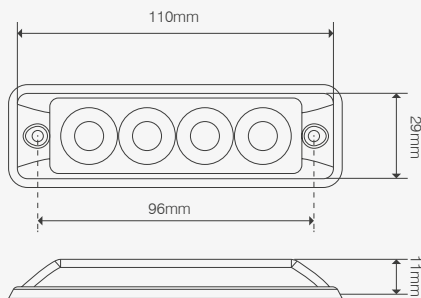

9-LED BLOCK

SSLED93DVAR65 R65 Amber ●
SSLED93DVA R10 Amber ●

Flash patterns # **22x selectable**

LED type R10: **9x 1-Watt**

R65: **9x 3-Watt**

Current draw 12V: **0.87A**

90 x 67 x 11mm

Voltage range **12/24V Multivolt**
 Lens material **Clear polycarbonate**
 Base material **Aluminium / rubber gasket**
 Mounting **Screw mount**
 Warranty **Five years**
 Approval **ECE R10, R65 (R10-only where specified)**
 Ingress protection **IP67**

Flash patterns #	22x selectable
LED type	R10: 4x 1-Watt R65: 4x 3-Watt
Current draw	12V: 0.48A

Flash patterns #	22x selectable
LED type	R10: 6x 1-Watt R65: 6x 3-Watt
Current draw	12V: 0.58A

110 x 29 x 11mm

150 x 29 x 11mm

- Low-profile – 11mm depth
- Highly durable polycarbonate lens
- 150° ultra wide light angle
- High-brightness LEDs
- Available in ECE R65 versions and R10-only approved versions
- Rubber mounting grommet included