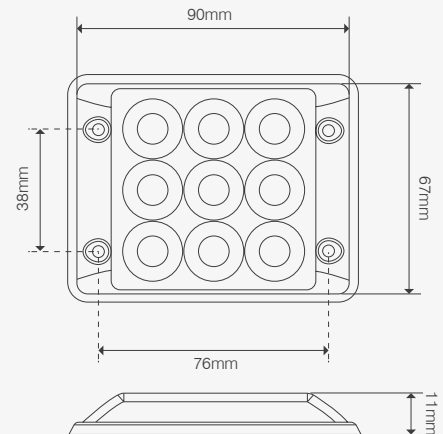

90 x 29 x 11mm

6-LED BLOCK

SSLED62DVAR65 R65 Amber ●
SSLED62DVA R10 Amber ●

Flash patterns # **22x selectable**

LED type R10: **6x 1-Watt**

R65: **6x 3-Watt**

Current draw 12V: **0.58A**

90 x 47 x 11mm

9-LED BLOCK

SSLED93DVAR65 R65 Amber ●
SSLED93DVA R10 Amber ●

Flash patterns # **22x selectable**

LED type R10: **9x 1-Watt**

R65: **9x 3-Watt**

Current draw 12V: **0.87A**

90 x 67 x 11mm

Voltage range **12/24V Multivolt**
 Lens material **Clear polycarbonate**
 Base material **Aluminium / rubber gasket**
 Mounting **Screw mount**
 Warranty **Five years**
 Approval **ECE R10, R65 (R10-only where specified)**
 Ingress protection **IP67**

Flash patterns #	22x selectable
LED type	R10: 4x 1-Watt R65: 4x 3-Watt
Current draw	12V: 0.48A

Flash patterns #	22x selectable
LED type	R10: 6x 1-Watt R65: 6x 3-Watt
Current draw	12V: 0.58A

110 x 29 x 11mm

150 x 29 x 11mm

- Low-profile – 11mm depth
- Highly durable polycarbonate lens
- 150° ultra wide light angle
- High-brightness LEDs
- Available in ECE R65 versions and R10-only approved versions
- Rubber mounting grommet included